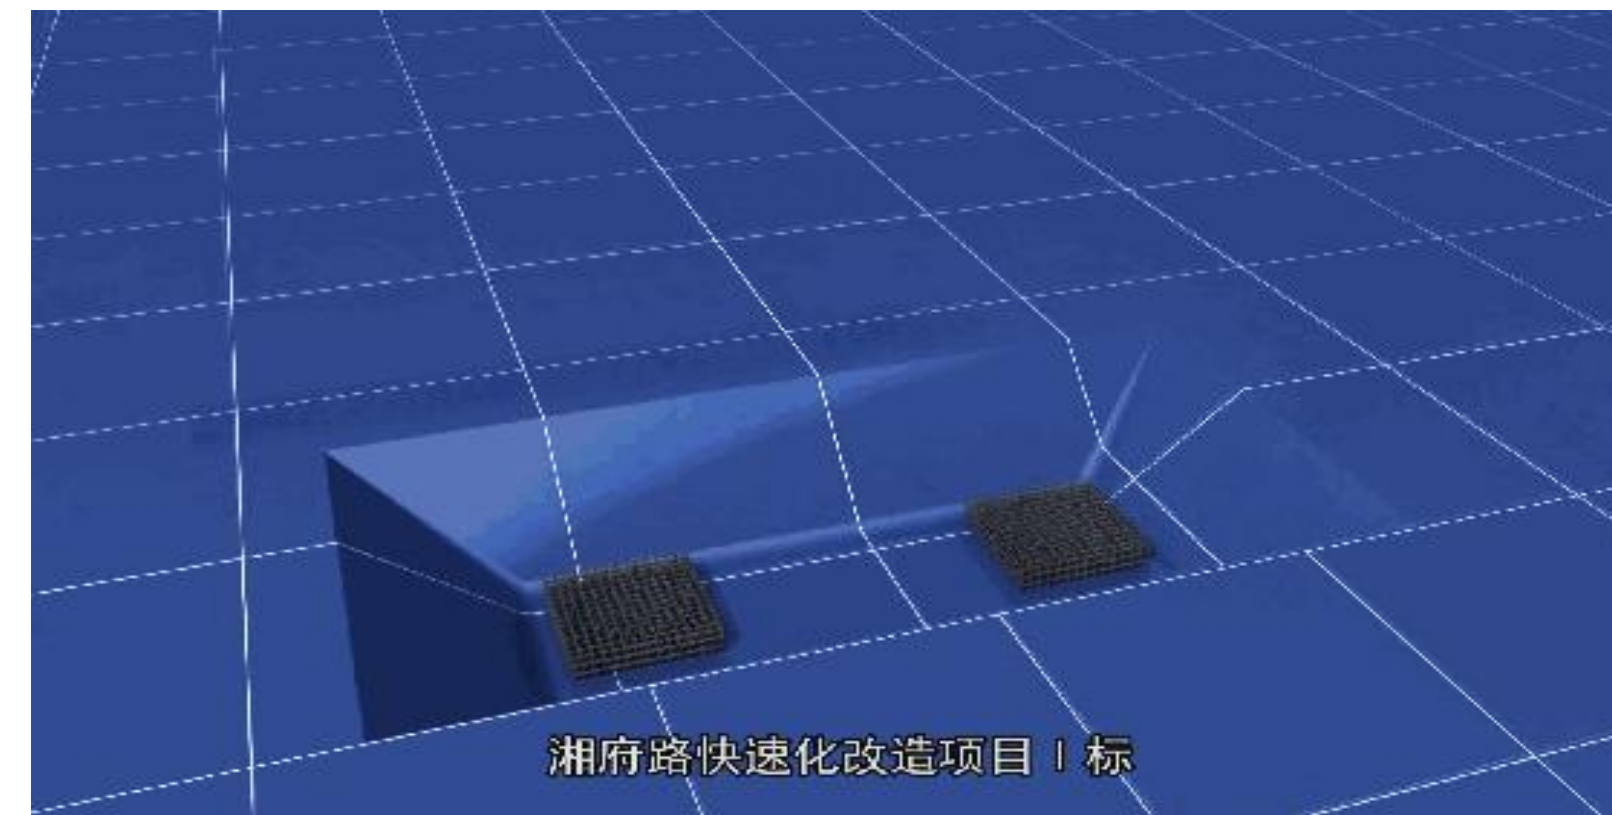

合作工程案例

中国行业第一品牌，缔造奇甫百年经典。
The first brand in China's industry,
creating a century-old classic of Qifu

At the construction site of the viaduct main line bridge crossing Wanjiali road in Changsha Xiangfu road rapid reconstruction project of China Railway Bridge Bureau, the main line of the western section of Beijing Hong Kong Macao expressway has been connected. The Viaduct with prefabricated construction has the advantages of factory, light, fast, assembly and green.

中国行业第一品牌，缔造奇甫百年经典。
The first brand in China's industry,
creating a century-old classic of Qifu

Henan Oriental Construction Group construction site. Henan Oriental Construction Group is a collection of real estate investment and development, housing construction, highway construction
During the construction, Qifu machine processing grouting sleeve is used.