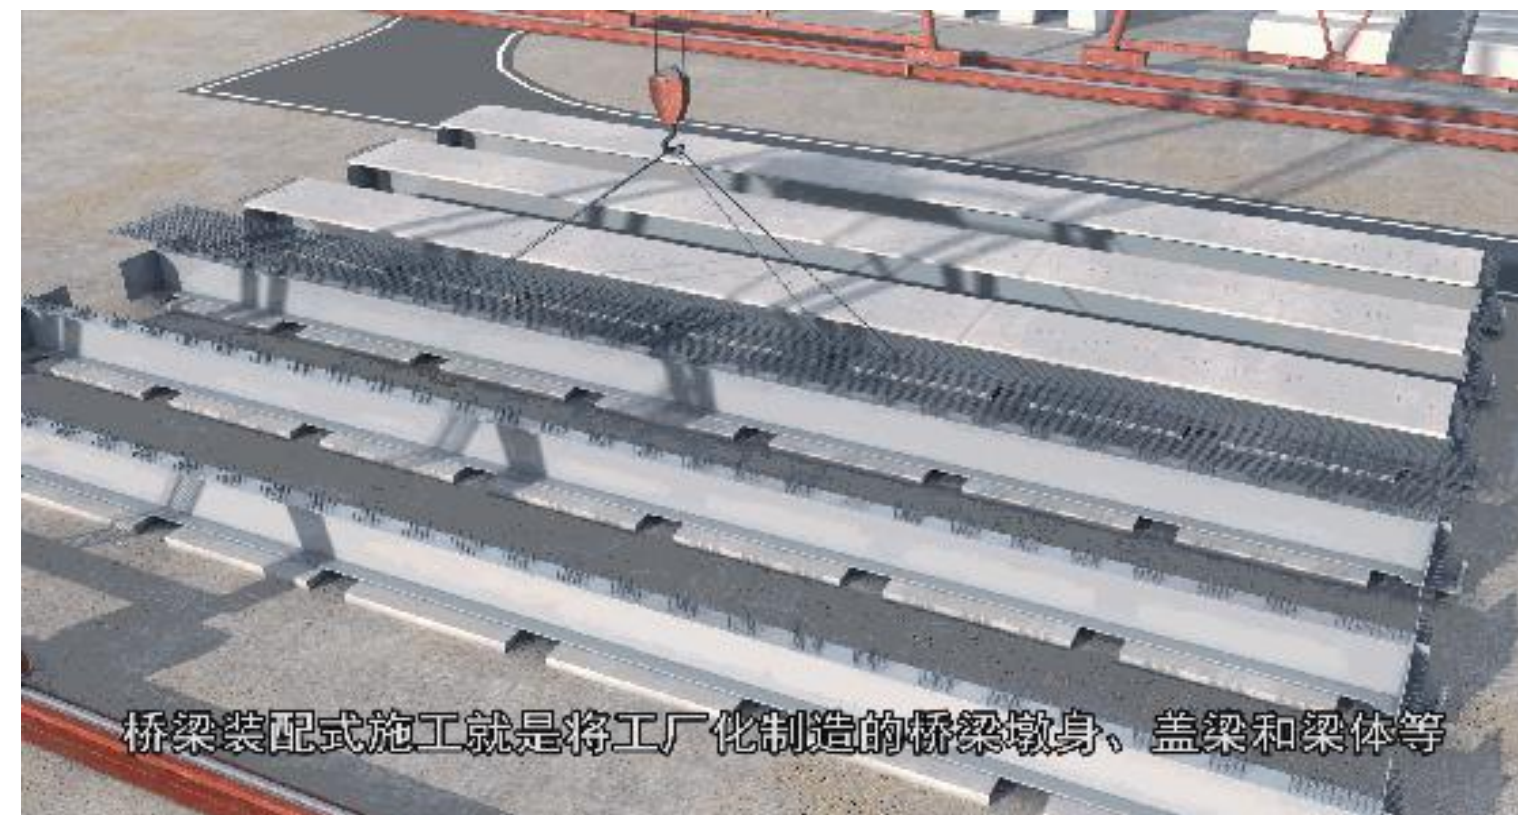

合作工程案例

中国行业第一品牌，缔造奇甫百年经典。
The first brand in China's industry,
creating a century-old classic of Qifu

At the construction site of the viaduct main line bridge crossing Wanjiali road in Changsha Xiangfu road rapid reconstruction project of China Railway Bridge Bureau, the main line of the western section of Beijing Hong Kong Macao expressway has been connected. The Viaduct with prefabricated construction has the advantages of factory, light, fast, assembly and green.

中国行业第一品牌，缔造奇甫百年经典。
The first brand in China's industry,
creating a century-old classic of Qifu

Henan Oriental Construction Group construction site. Henan Oriental Construction Group is a collection of real estate investment and development, housing construction, highway construction
During the construction, Qifu machine processing grouting sleeve is used.