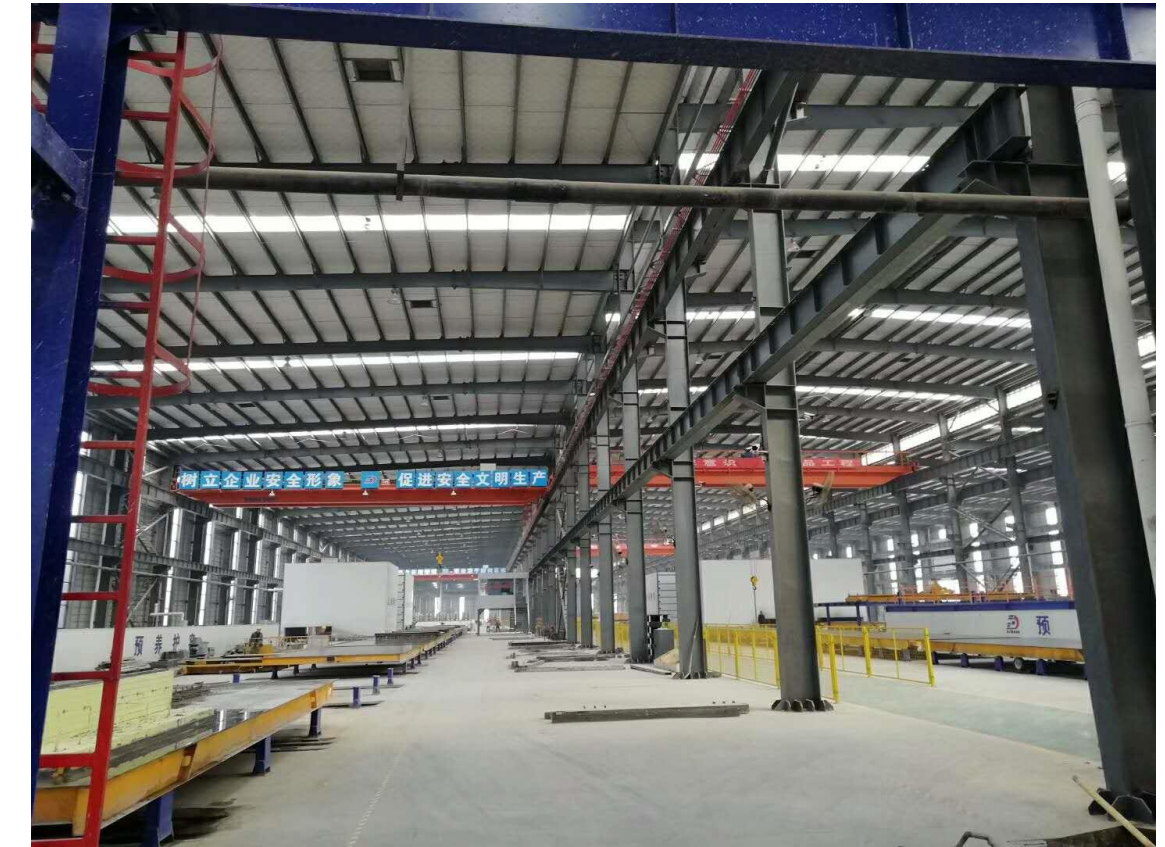

合作工程案例

中国行业第一品牌，缔造奇甫百年经典。
The first brand in China's industry,
creating a century-old classic of Qifu

At the construction site of the viaduct main line bridge crossing Wanjiali road in Changsha Xiangfu road rapid reconstruction project of China Railway Bridge Bureau, the main line of the western section of Beijing Hong Kong Macao expressway has been connected. The Viaduct with prefabricated construction has the advantages of factory, light, fast, assembly and green.

中国行业第一品牌，缔造奇甫百年经典。
The first brand in China's industry,
creating a century-old classic of Qifu

Henan Oriental Construction Group construction site. Henan Oriental Construction Group is a collection of real estate investment and development, housing construction, highway construction
During the construction, Qifu machine processing grouting sleeve is used.